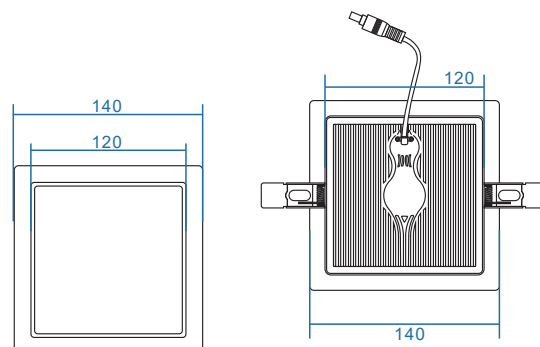

Durable thermally conductive Aluminum housing & External Driver

P.F > 0.9 & Life > 30,000 Hrs

OPENING/BEAM

High efficiency Ra>80 LED .

DIMENSION DRAW

Model:	Domo
Format:	Square
Location:	Interior
Wattage:	20W
Materials:	...
Led Color:	3000/4000/6000K
Product Dimension:	140X140mm
Cut-Out size:	130X130mm
IP Code:	44
Fixation:	Recessed
CRI :	80
Lumen Output:	2000LM
Frequency:	50/60 Hz
Beam Angle:	L°